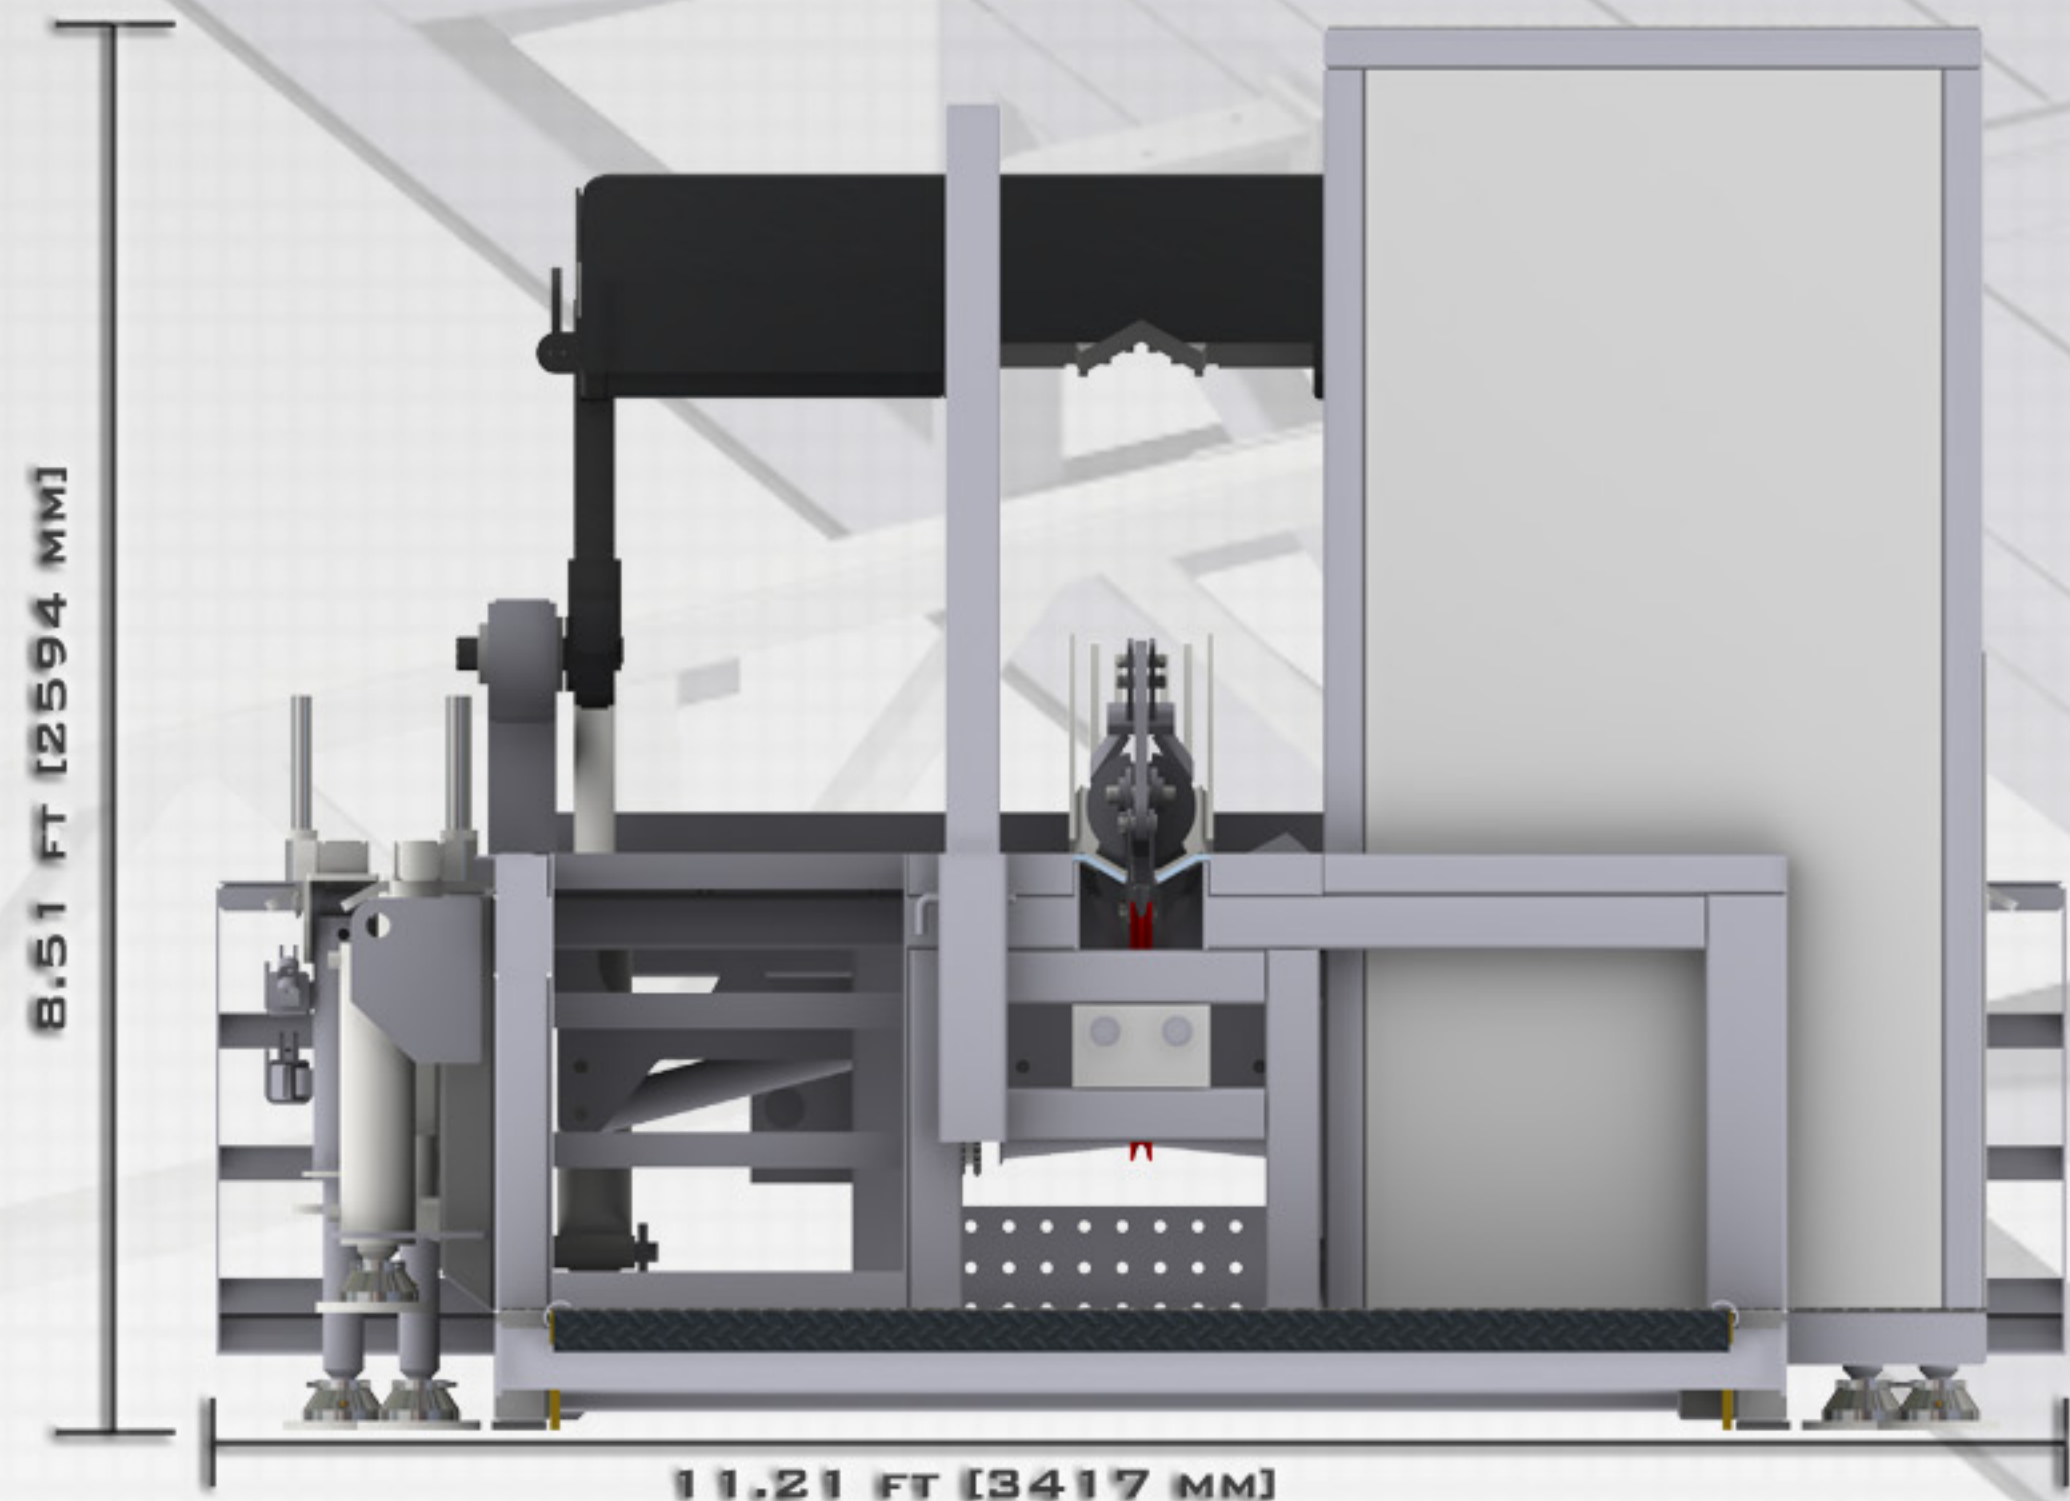

6200 CATWALK SKID
THE RIG SHOP 6200 CATWALK SKID
-LEVELING JACKPADS
-CONTROL ROOM
-PIPE RACKS
-MOUNTED V DOOR, DESIGNED FOR
12FT HIGH DRILL FLOOR

CW/1 2/XXX/002