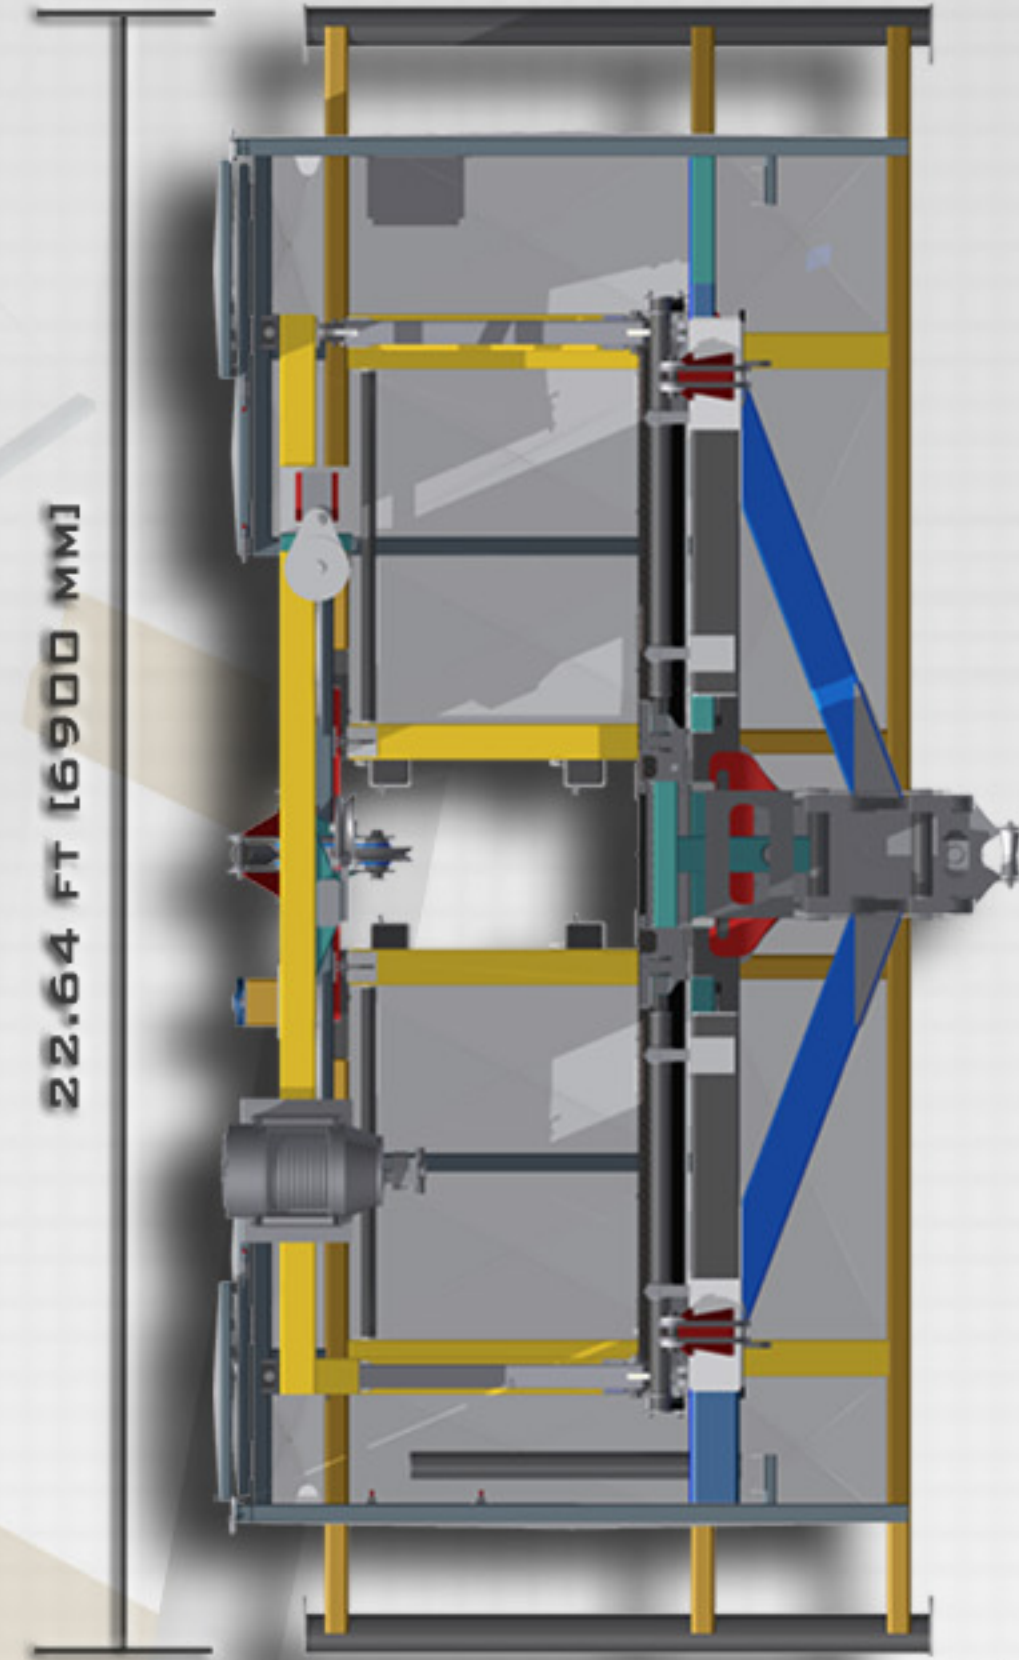

18.97 FT [5782 MM]

11.95 FT [3642 MM]

22.64 FT [6900 MM]

10.99 FT [3348 MM]

**RACKING BOARD**

-THIS CUSTOM RACKING BOARD WAS DESIGNED IN COOPERATION WITH WEATHERFOARD IRON DERRICKMAN TO ACCOMMODATE THEIR AUTOMATED PIPE HANDLING SYSTEM AND ALLOW FOR EASY FAST TRANSITION TO TRANSPORT CONFIGURATION.

**RB/5-170/IDM/001**