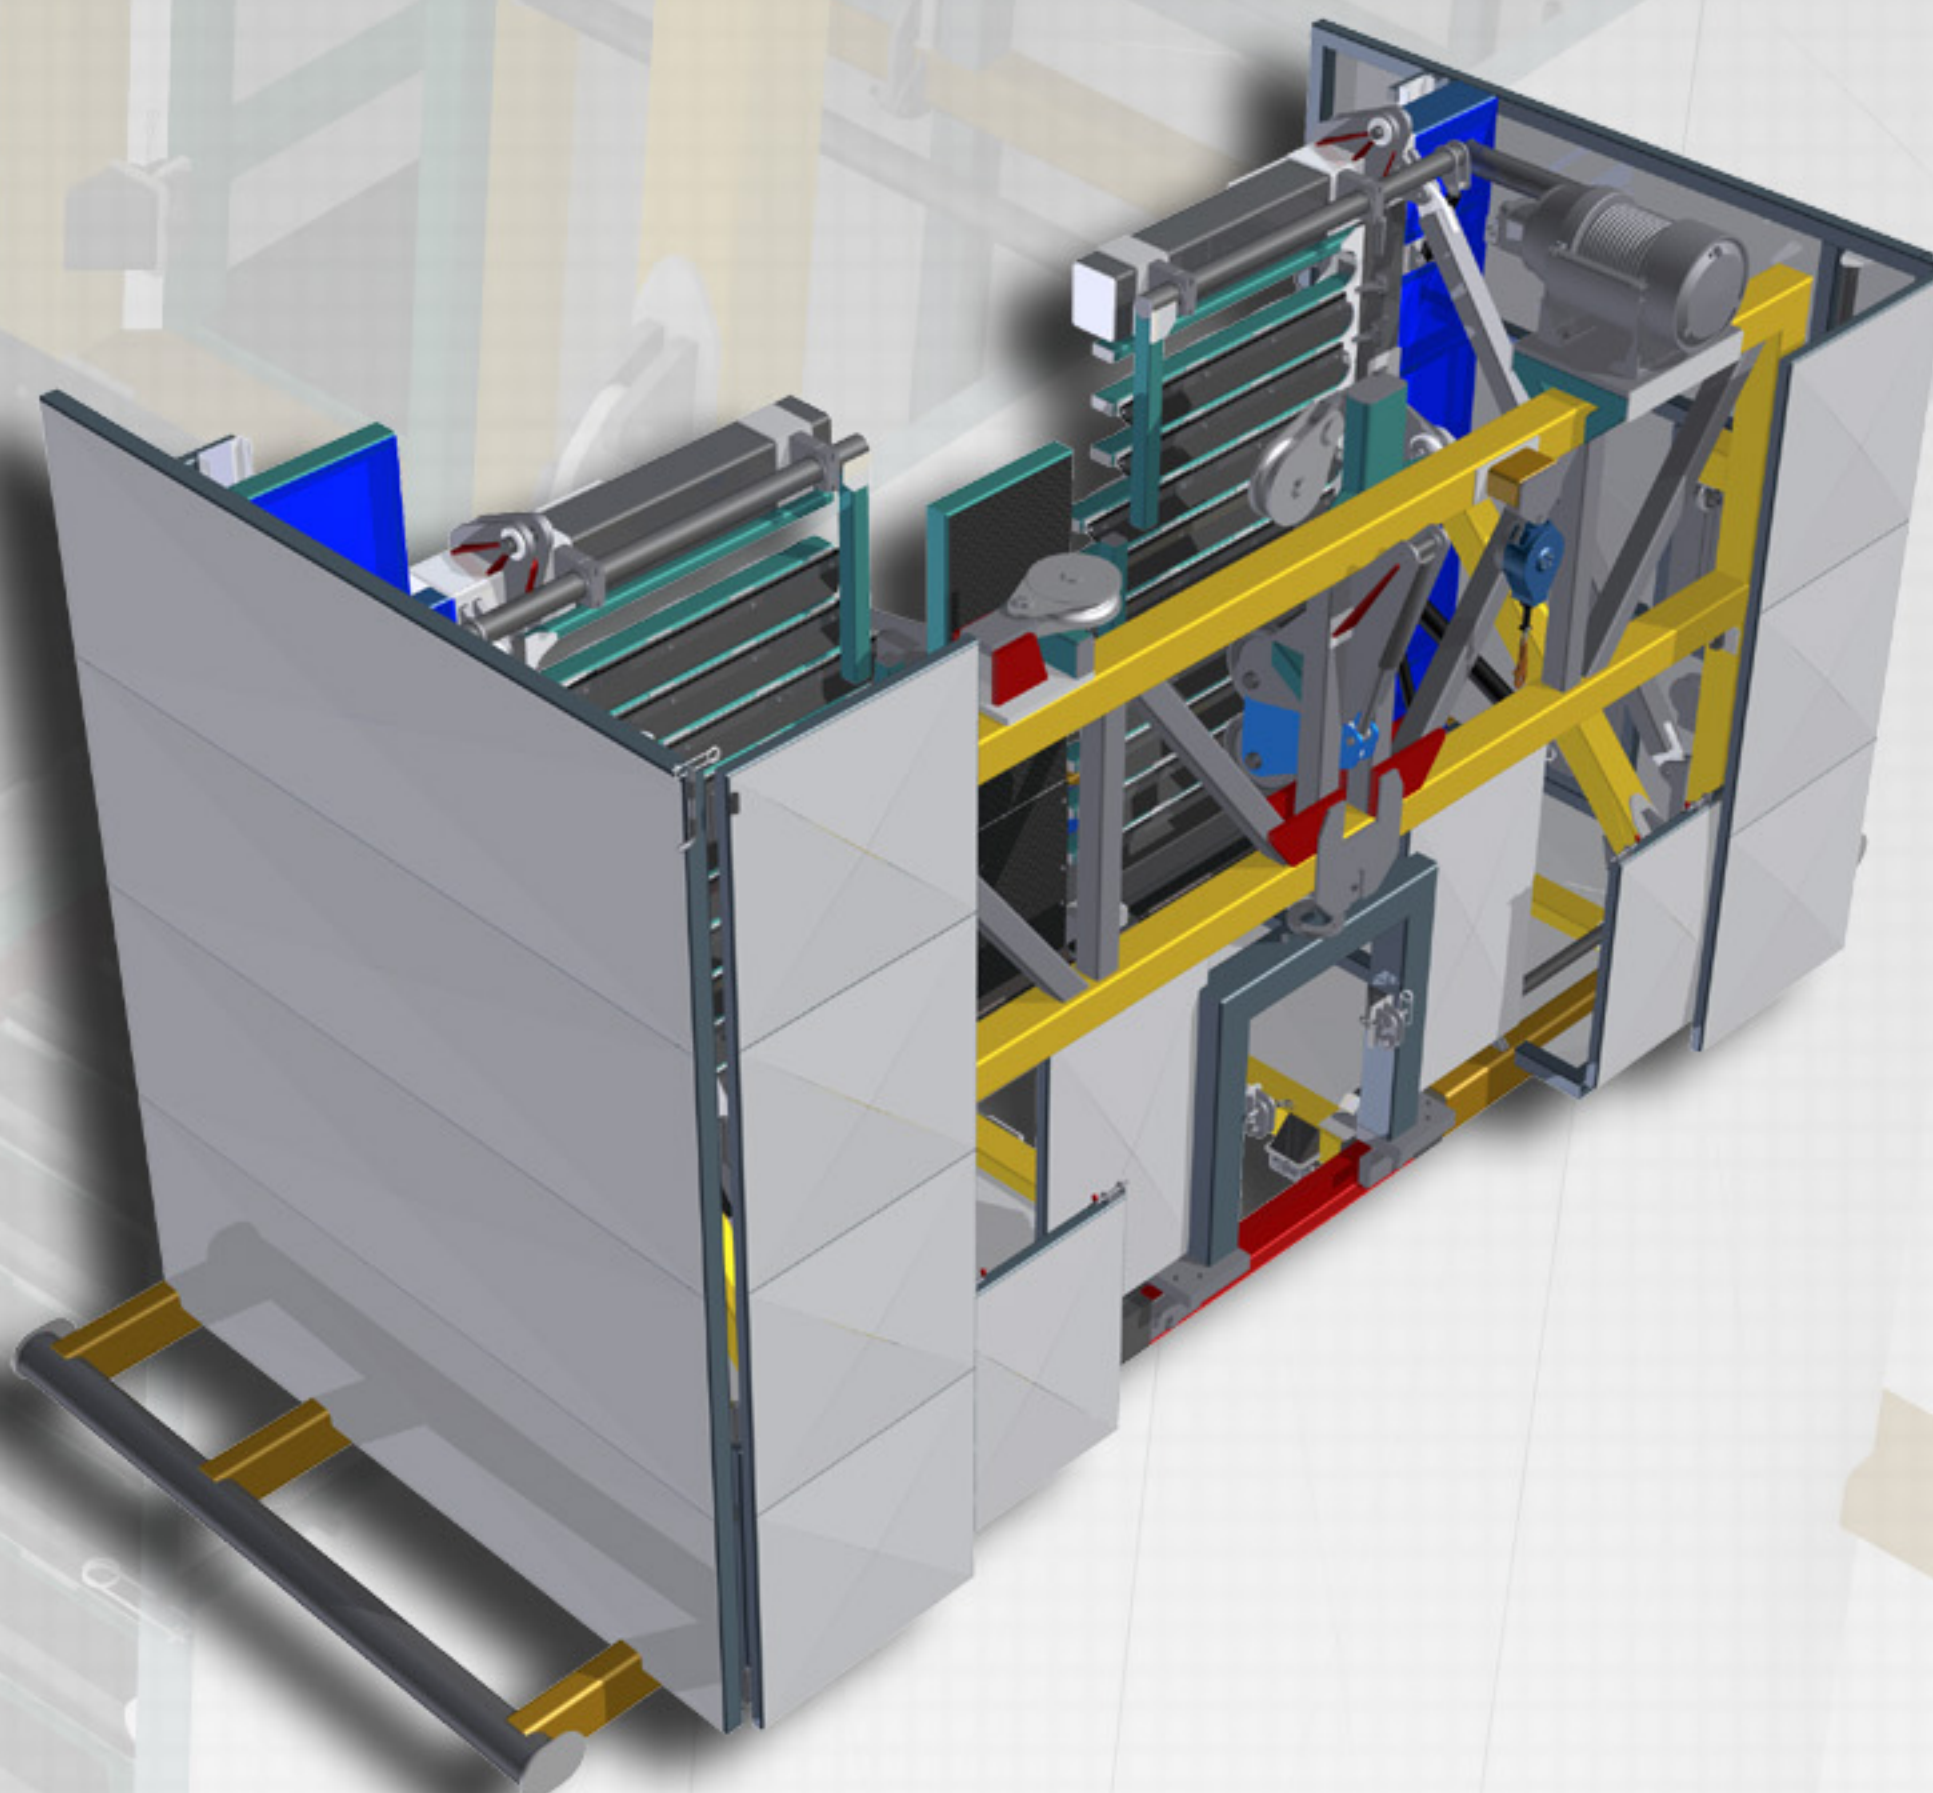

18.97 FT [5782 MM]

11.95 FT [3642 MM]

22.64 FT [6900 MM]

10.99 FT [3348 MM]

**RACKING BOARD**

-THIS CUSTOM RACKING BOARD WAS DESIGNED IN COOPERATION WITH WEATHERFOARD IRON DERRICKMAN TO ACCOMMODATE THEIR AUTOMATED PIPE HANDLING SYSTEM AND ALLOW FOR EASY FAST TRANSITION TO TRANSPORT CONFIGURATION.

**RB/5-170/IDM/001**