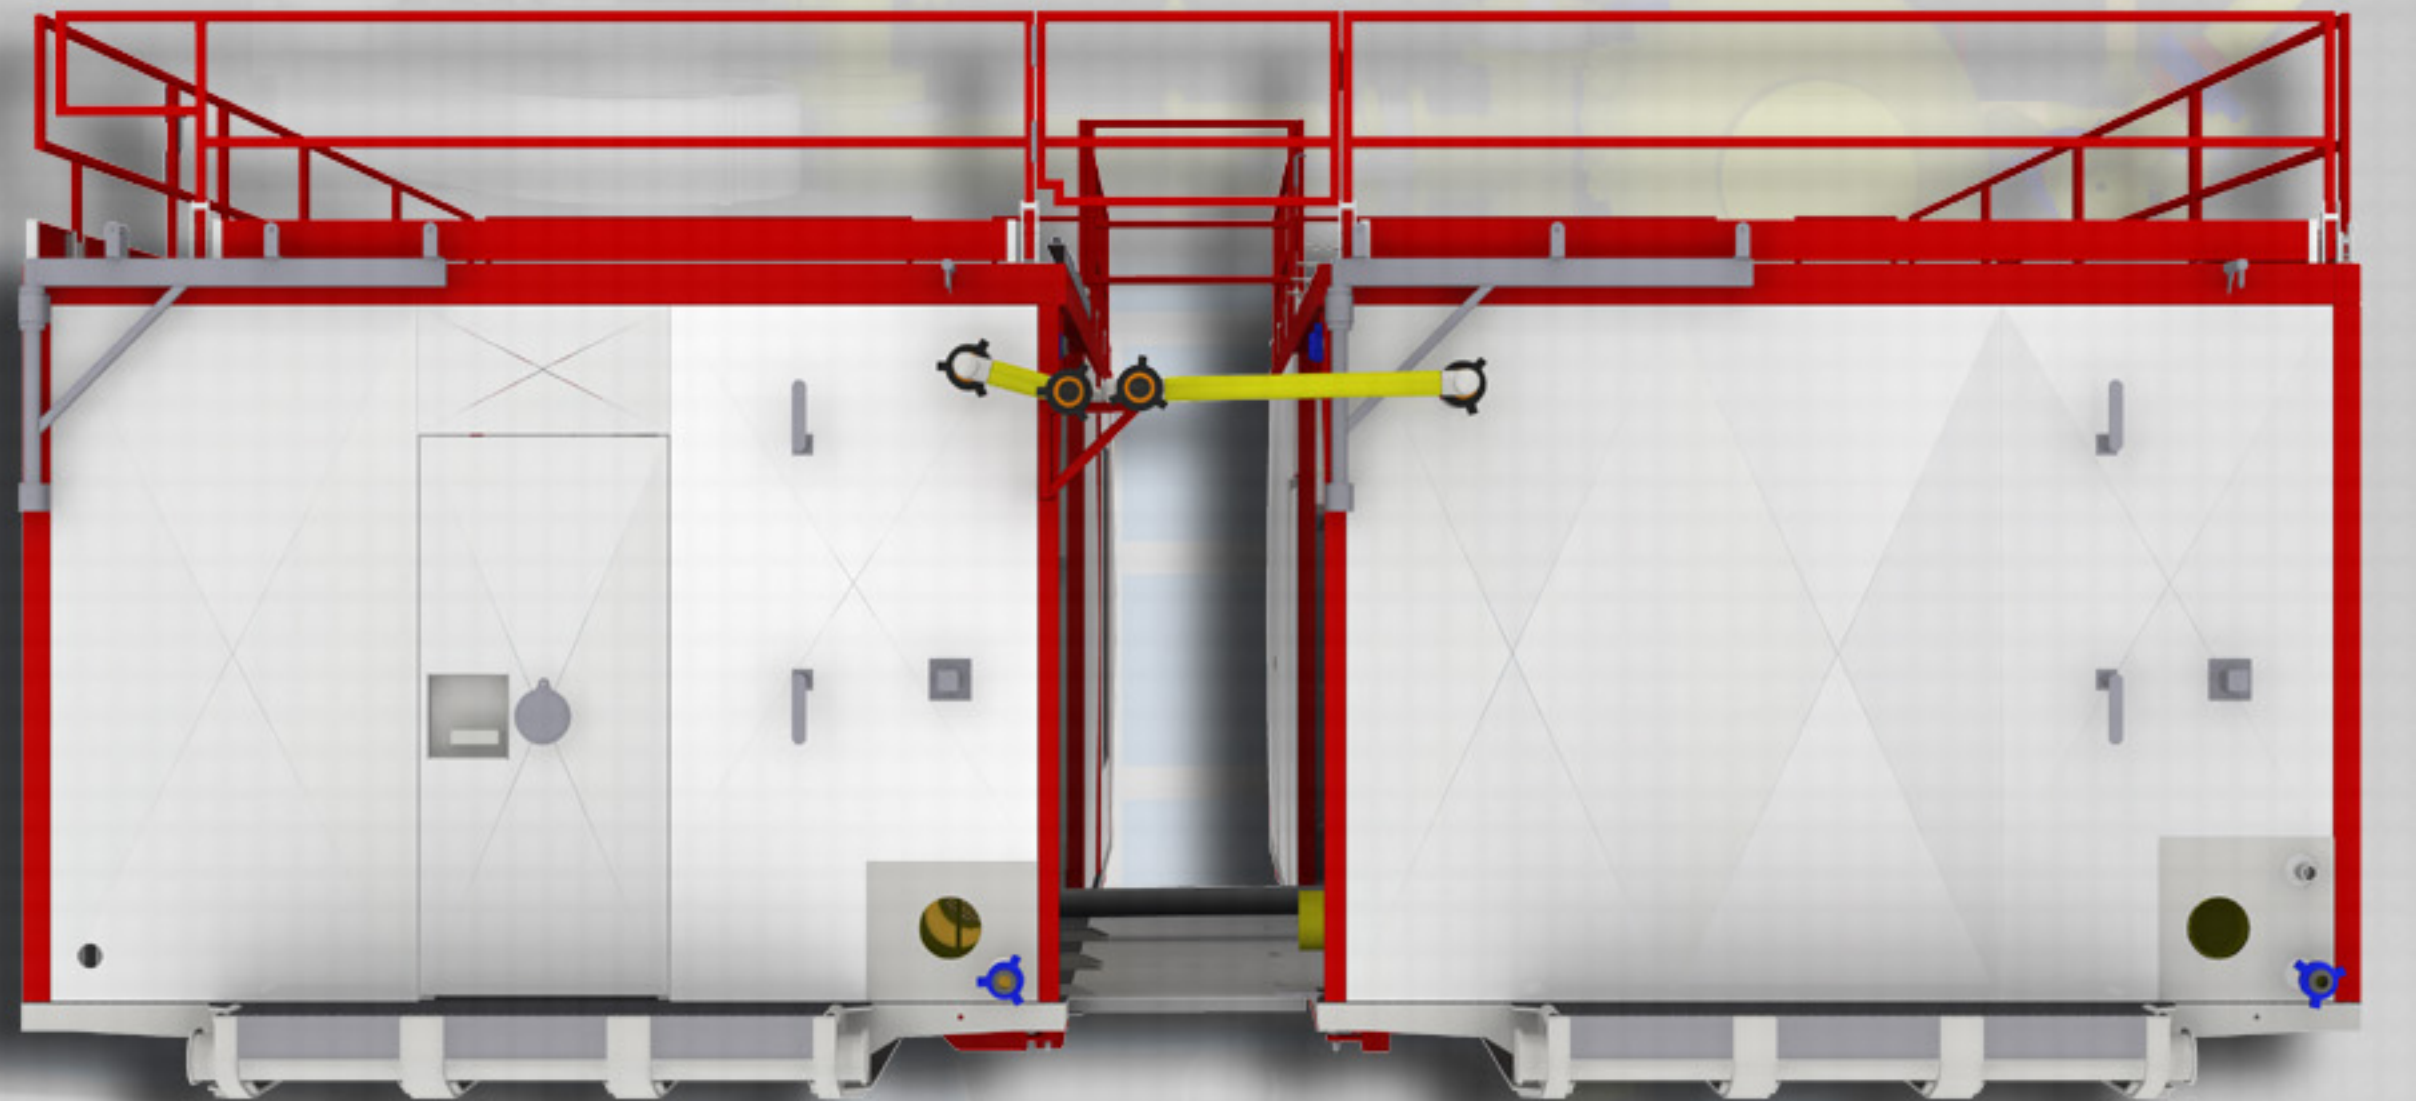

27.83 FT [8483 MM]

37.125 FT [11316 MM]

11.51 FT [3509 MM]

12.42 FT [3786 MM]

TRS402 DUAL PUMPHOUSE

THE RIG SHOP DUAL PUMPHOUSE

-MP/1000-760/DET2000/003 &

MP-1000-760-DET2000-004

-1000 HP PUMPS

-QUICK RIG UP AND RIG OUT

-INTERNAL 60 GALLON DAY TANKS FOR EACH PRIME MOVER

-FULLY HANDRAILED ROOF ACCESS

TRS 402